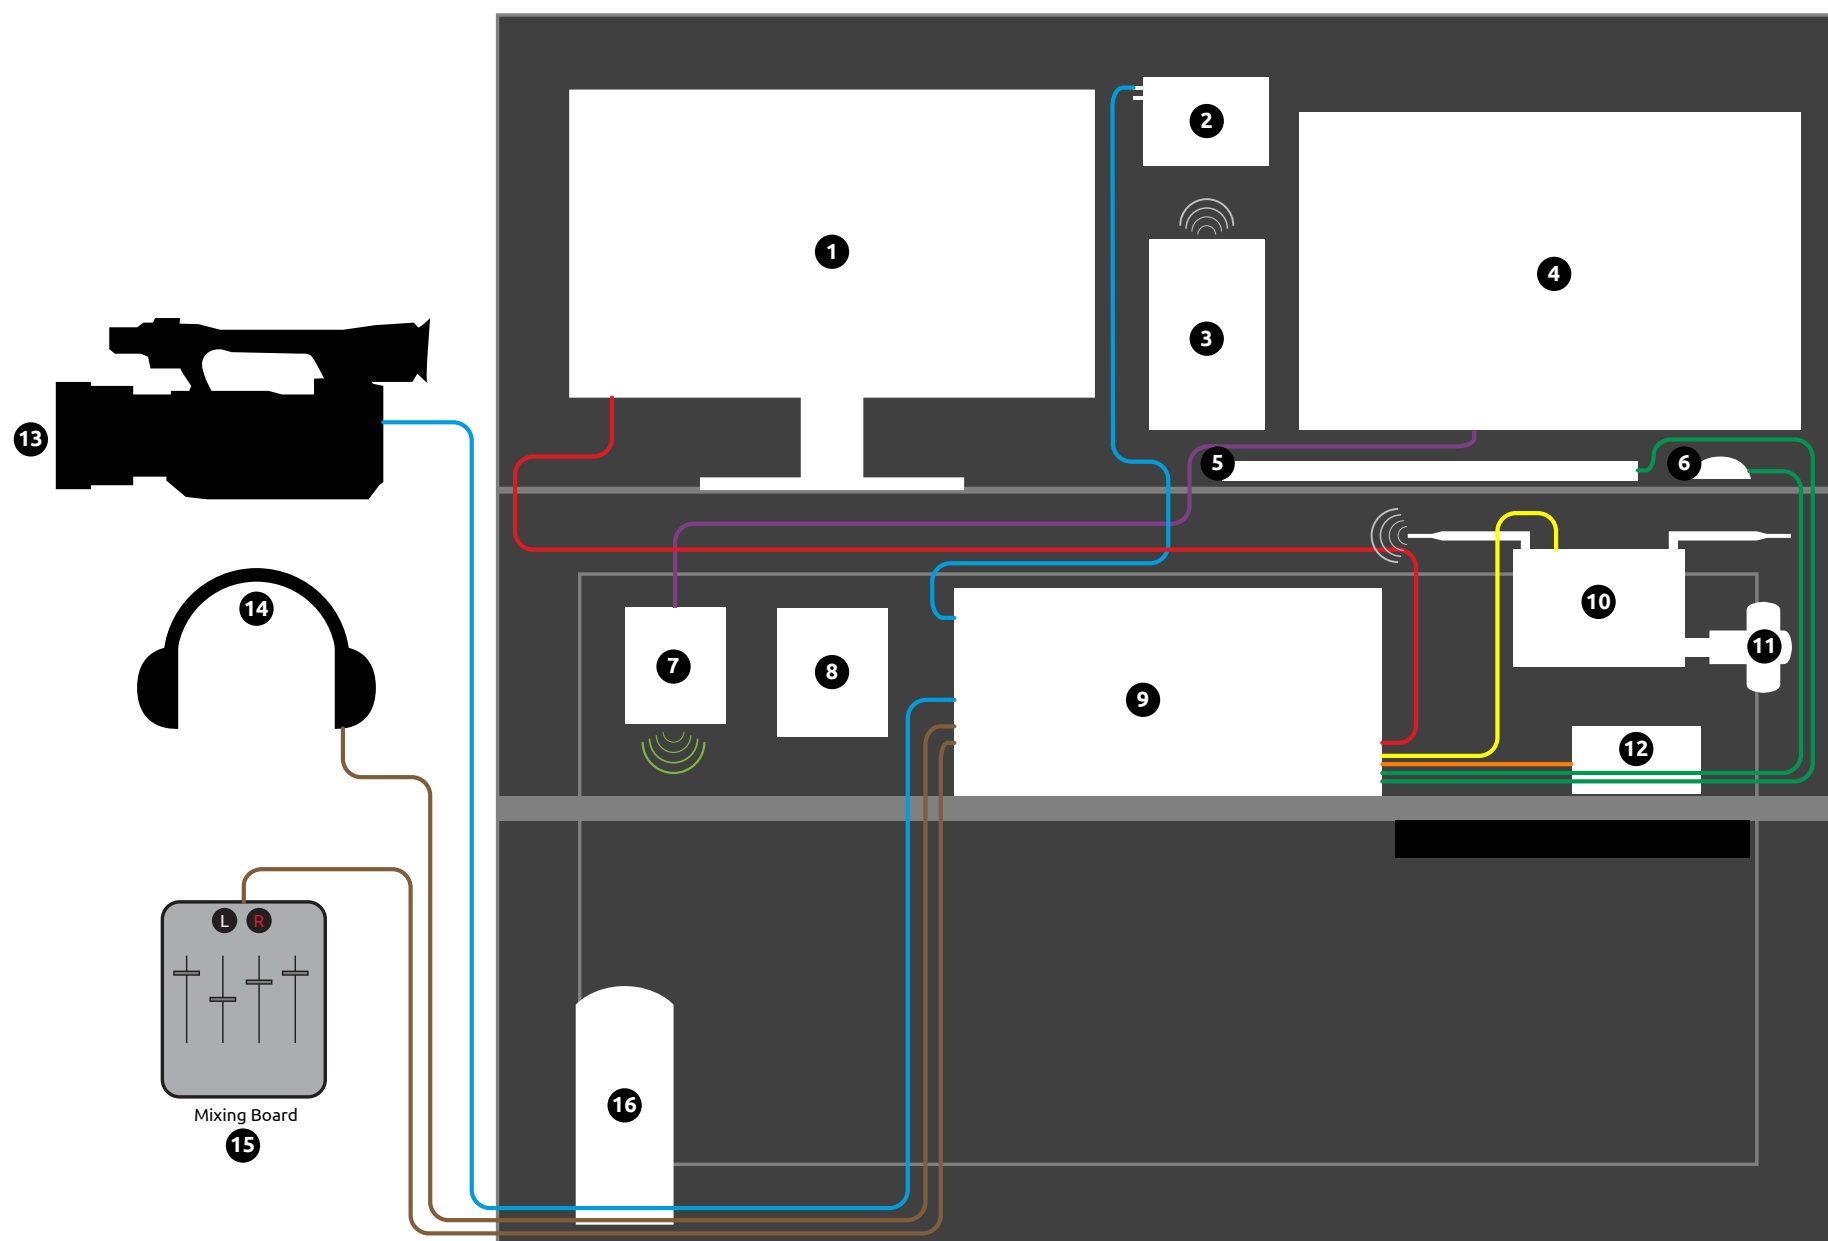

Interconnects

A/C Power

- | | |
|---------------------------|-------------------------|
| 1 TriCaster Monitor | 9 TriCaster |
| 2 Samurai Backup Recorder | 10 Mobile Router/WiFi |
| 3 Stream Monitor/Chat | 11 4G/LTE USB Modem |
| 4 Audit HDMI Monitor | 12 eSATA HDD Dock |
| 5 Keyboard | 13 Camera |
| 6 Mouse | 14 Headphones |
| 7 Wireless HDMI Receiver | 15 Mixing Board |
| 8 A/C Power for Samurai | 16 UPS/Surge Protection |