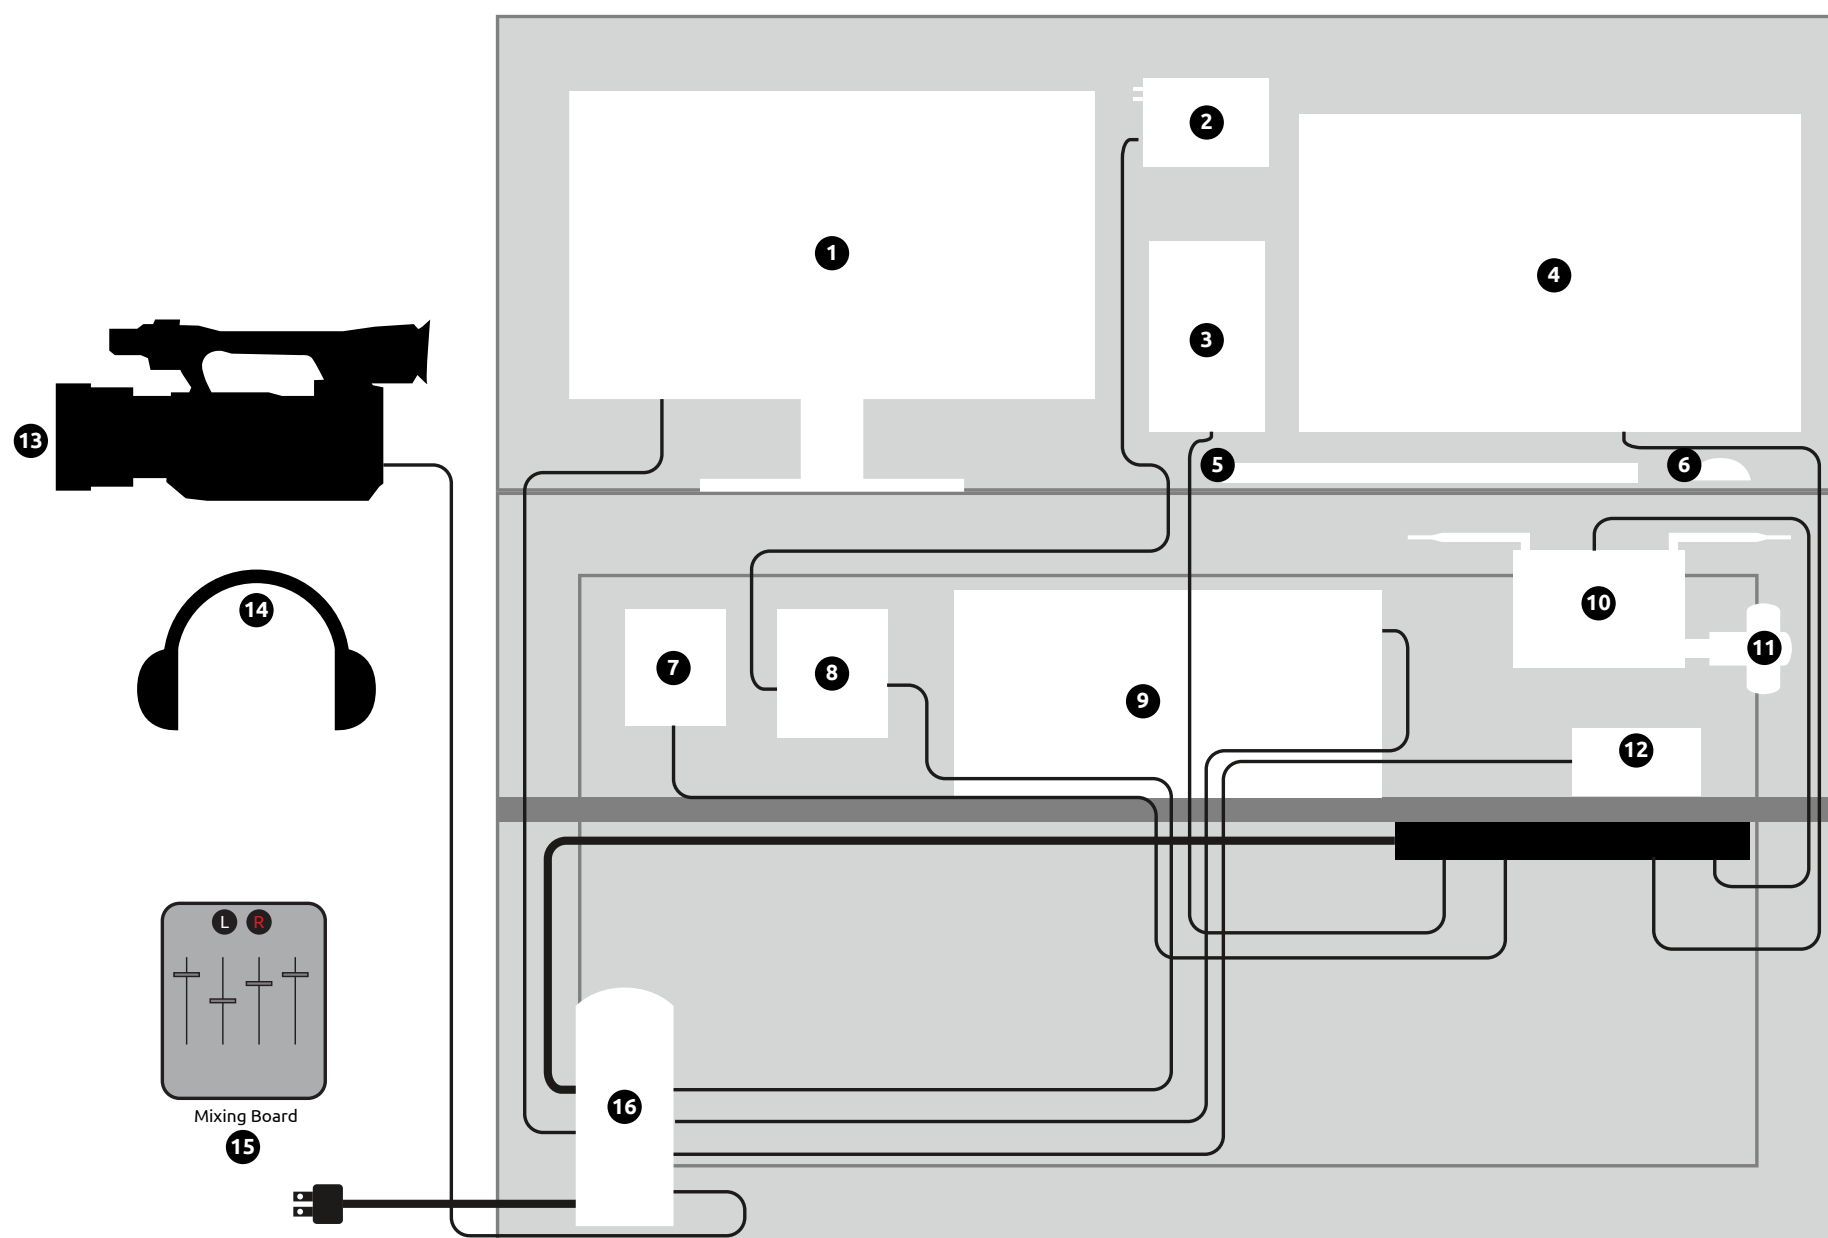

Interconnects

A/C Power

- | | |
|---------------------------|-------------------------|
| 1 TriCaster Monitor | 9 TriCaster |
| 2 Samurai Backup Recorder | 10 Mobile Router/WiFi |
| 3 Stream Monitor/Chat | 11 4G/LTE USB Modem |
| 4 Audit HDMI Monitor | 12 eSATA HDD Dock |
| 5 Keyboard | 13 Camera |
| 6 Mouse | 14 Headphones |
| 7 Wireless HDMI Receiver | 15 Mixing Board |
| 8 A/C Power for Samurai | 16 UPS/Surge Protection |